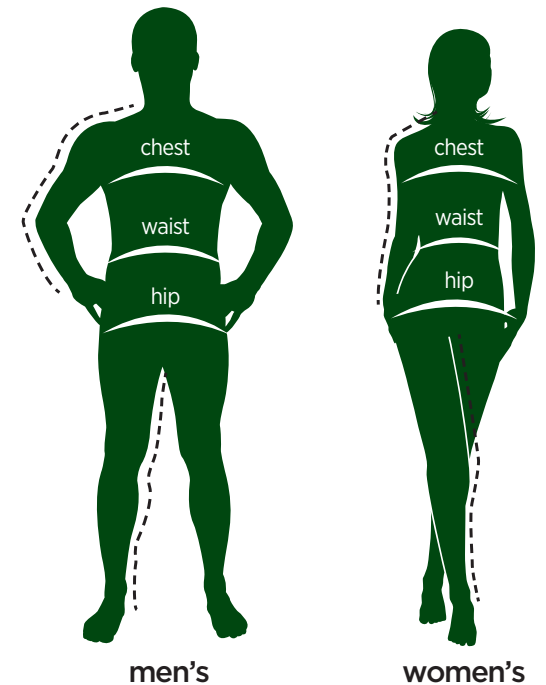

SIZING CHART

We encourage the use of sizing samples to have a more accurate sizing for our styles. To that end we offer samples at a reduced price. There is no extra charge on the larger sizes for in-stock items.

TOPS To fit body measurements

Men's	XS	S	M	L	XL	2XL	3XL	4XL	5XL
chest (inches)	34-36	36-38	38-40	40-42	42-45	45-48	48-51	51-55	55-59
sleeve length (inches)	31.5	32.5	33.5	34.5	35.5	36.5	37.5	38.5	39.5
waist (inches)		30-31	32-33	34-35	36-38	38-40	40-42		
inseam (inches)		33	33	33	33	33.5	34		

Women's	XS	S	M	L	XL	2XL	3XL
sizing reference	2	4	6	8	10	12	14
chest (inches)	32	34	36	39	42	45	48
sleeve length (inches)	30.5	31	31.5	32	32.5	33	33.5
waist (inches)	25	27	29	32	35	38	
hip (inches)	34	36	38	41	44	47	
inseam (inches)	32	32	32	32	32	32	

THE SIZING CHARTS REFERENCE BODY MEASUREMENTS.

If you require garment measurements, please contact customer service.

CHEST

Wrap the tape around the fullest part of your chest and shoulder blades, then drop your arms to your sides to measure.

SLEEVE

From center back neck to base of sleeve.

WAIST

Measure around your natural waistline, keeping the tape comfortably relaxed.

HIPS

Stand with your heels together, and measure around the fullest part of your hips, approx 8" below waist.

INSEAM

Inside leg from crotch straight to base of leg, including cuff.